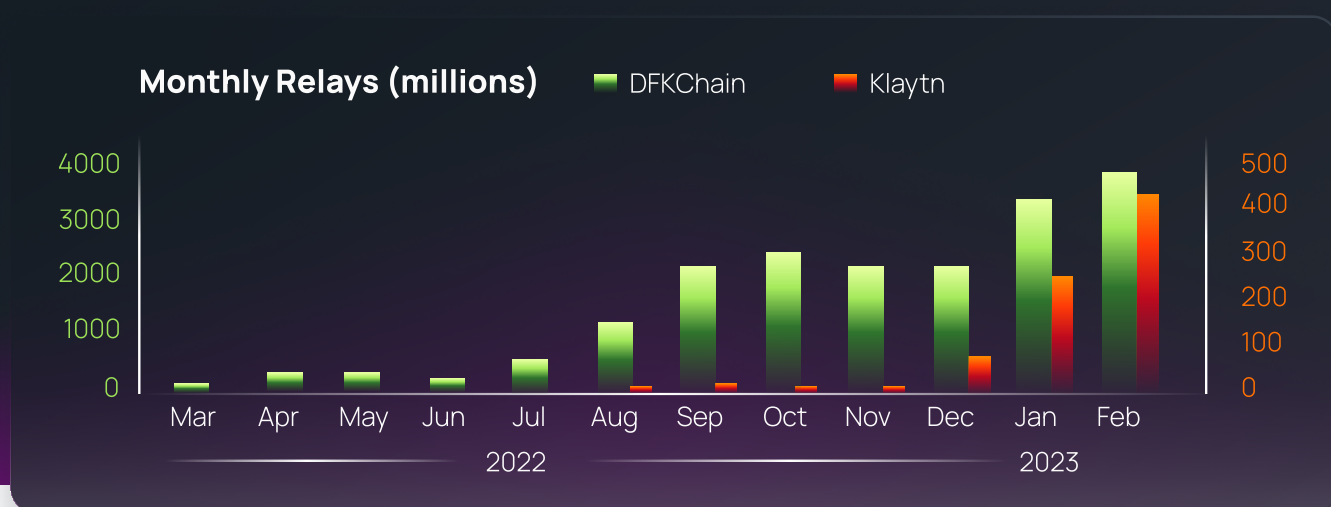

The Challenge

Lags and crashes as traffic scales

DFK aims to achieve its vision of a "fully-fledged MMORPG built on a strong cross-chain DeFi protocol." To achieve this goal, DFK needed a fast, cost-efficient RPC node solution. However, they faced several challenges with RPC service on the way to this goal. RPC service would often lag or even crash from the amount of DFK traffic, which resulted in a poor user experience too often.

For the DFK team, the importance of providing additional, reliable RPC options for players soon became clear.

The Solution

With the most reliable service at scale, Portal lets gamers game

To provide DFK users with a better experience, DFK has offered Portal to its players as a preferred decentralized node solution for its own DFKchain subnet, as well as for DFK Serendale's move from Harmony to Klaytn. Over time, Portal's RPC service has now become a top choice for players on both DFKchain and Klaytn.

By providing a decentralized RPC option for DFK players, Portal helps DFK to avoid the centralized outages that plague traditional gaming.

“Almost every DFK player has at one point or another used Portal’s RPCs.”

Frisky Fox, Founder of DeFi Kingdoms

A Catalyst for Growth and Innovation

Portal nodes have been servicing 100 to 1200 million daily RPC relays for DFKchain, providing Crystalvale players with extra redundancy and reliability. Portal nodes have also handled a 10x surge in Klaytn traffic after DFK Serendale's migration to the chain, as RPC relays from Klaytn went from 2.5 million per day to 25 million.

The partnership between DeFi Kingdoms, Klaytn, DFKchain, and Portal highlights a proven strategy for reliable RPC service, one that unlocks the potential of blockchain technology in gaming.

Unlocking the Potential of Web3 Gaming

Are you building a **new L1, L2, or gaming application?**

[Sign up to our Portal](#) to get your multichain RPC endpoints.

Looking to scale **your chain and ecosystem?**

[Schedule a call](#) with our solution team for a dApp-custom [quote here](#).